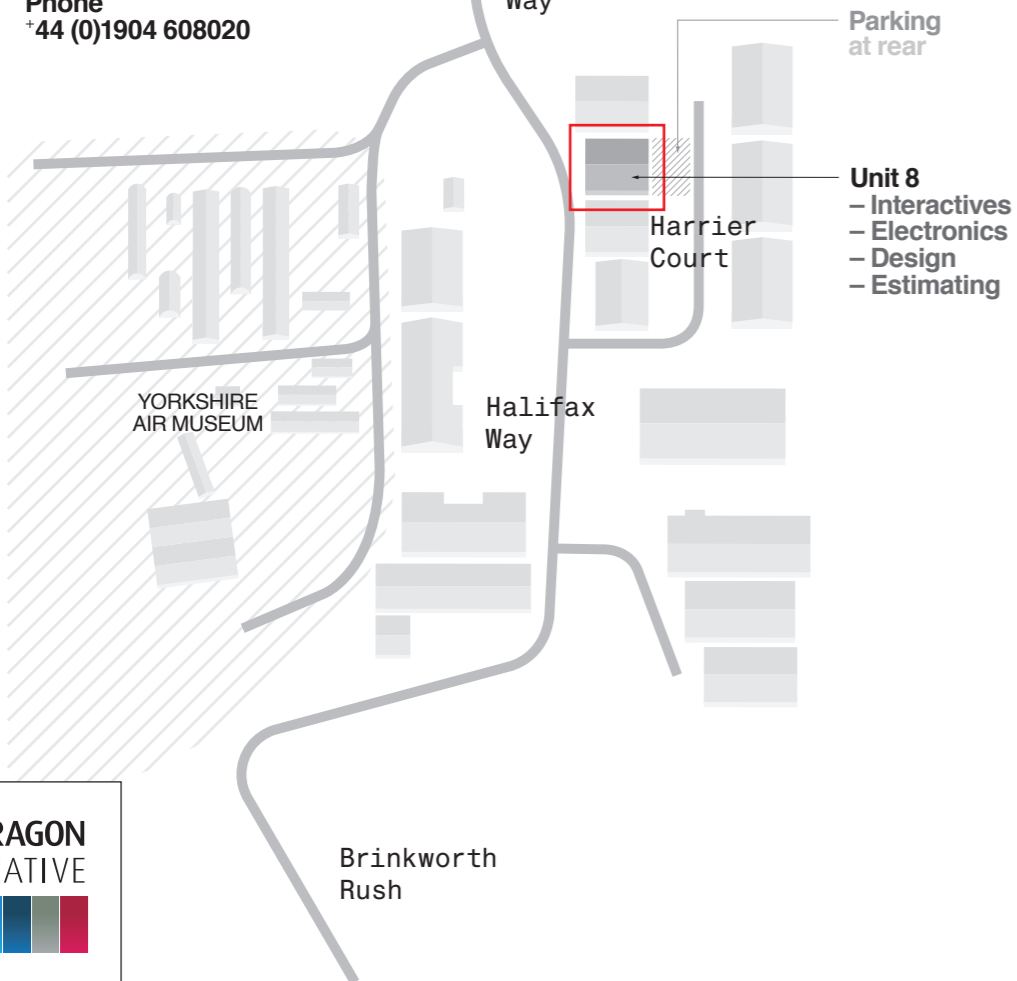

# Site 02

Paragon Creative Ltd  
Unit 8 Harrier Court  
The Airfield Industrial Estate  
Elvington  
York  
YO41 4EA

Phone  
+44 (0)1904 608020

2 minute drive  
between sites

Elvington Village  
Sutton Upon Derwent

Wheldrake Lane  
Wheldrake